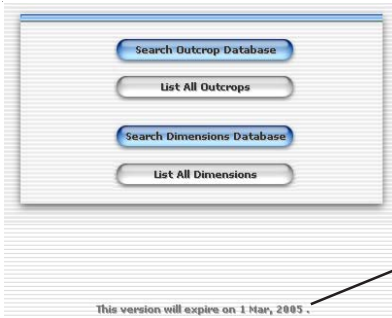

Turbidite Outcrop Database

QUICK REFERENCE GUIDE

Main Menu

To open the databases, double-click on the **GenMenu Solution.exe** file on the CD. At the main menu option the user may choose to **List** (browse) or **Search** the Outcrop or Dimensional Databases.