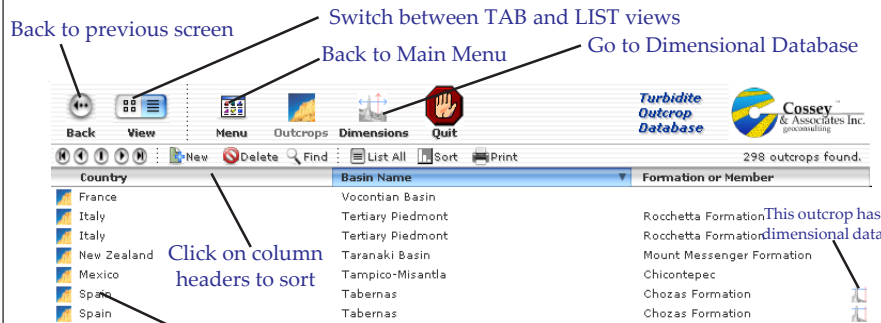

Turbidite Outcrop Database

QUICK REFERENCE GUIDE

Main Menu

To open the databases, double-click on the **GenMenu Solution.exe** file on the CD. At the main menu option the user may choose to **List** (browse) or **Search** the Outcrop or Dimensional Databases.

Database expiration date

Outcrop Database (list view)

Outcrop Database (tab view)

Dimensional Database (list view)

Dimensional Database (tab view)

Questions? Please contact:

Cossey & Associates Inc.
P.O. Box 1510
Durango, CO 81302, USA
phone/fax +1 (970) 385-4800
email: cosseygeo@aol.com
www.cosseygeo.com