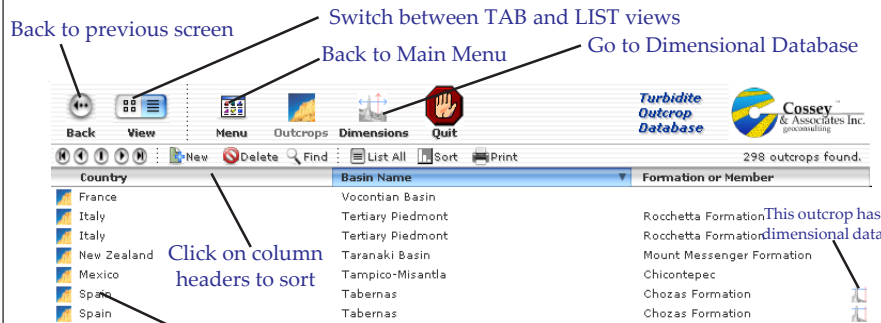

Turbidite Outcrop Database

QUICK REFERENCE GUIDE

Main Menu

To open the databases, double-click on the **GenMenu Solution.exe** file on the CD. At the main menu option the user may choose to **List** (browse) or **Search** the Outcrop or Dimensional Databases.

Database expiration date

Outcrop Database (list view)

Outcrop Database (tab view)

Dimensional Database (list view)

Click once on dimension name for details of element in tab view

Dimensional Database (tab view)

Questions? Please contact:

Cossey & Associates Inc.
P.O. Box 1510
Durango, CO 81302, USA
phone/fax +1 (970) 385-4800
email: cosseygeo@aol.com
www.cosseygeo.com