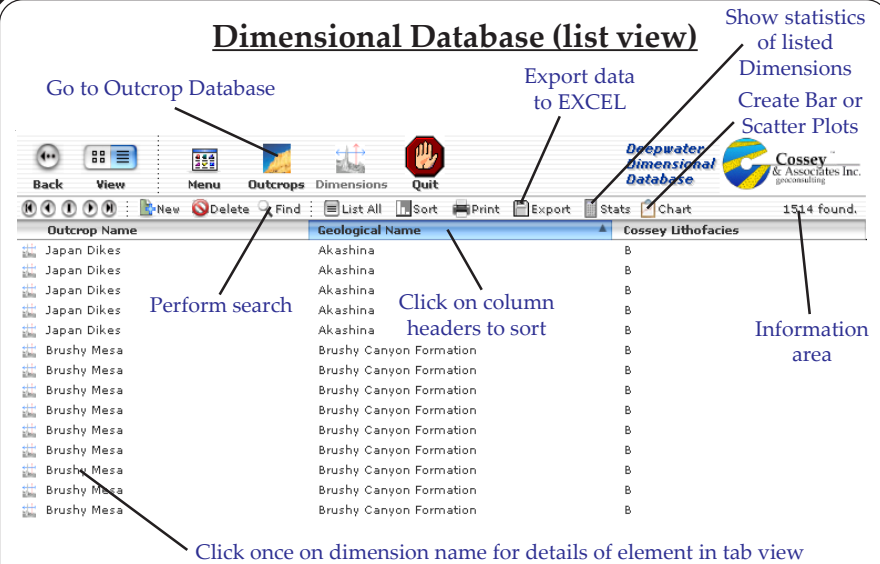

Turbidite Outcrop Database

QUICK REFERENCE GUIDE

Main Menu

To open the databases, double-click on the **GenMenu Solution.exe** file on the CD. At the main menu option the user may choose to **List** (browse) or **Search** the Outcrop or Dimensional Databases.

Database expiration date

Outcrop Database (list view)

Outcrop Database (tab view)

Dimensional Database (list view)

Dimensional Database (tab view)

Questions? Please contact:

Cossey & Associates Inc.
P.O. Box 1510
Durango, CO 81302, USA
phone/fax +1 (970) 385-4800
email: cosseygeo@aol.com
www.cosseygeo.com