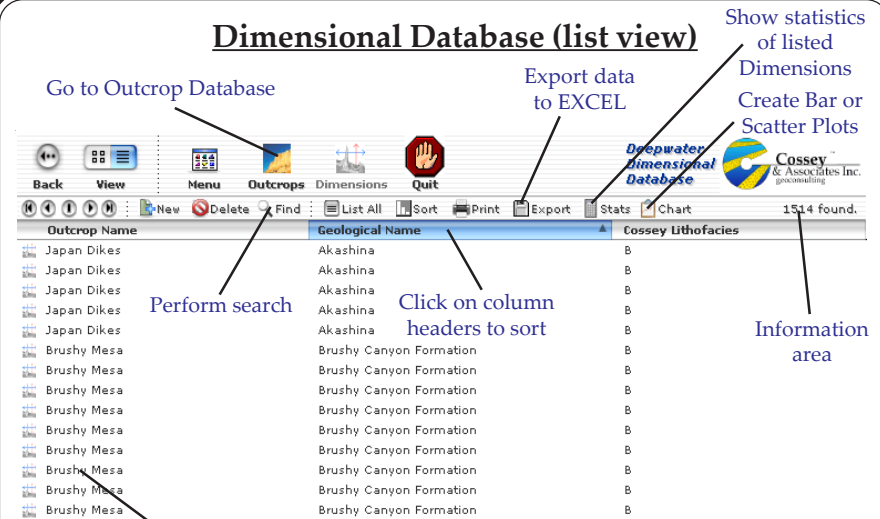

### Main Menu

To open the databases, double-click on the **GenMenu Solution.exe** file on the CD. At the main menu option the user may choose to **List** (browse) or **Search** the Outcrop or Dimensional Databases.

### Outcrop Database (list view)

### Dimensional Database (list view)

Click once on dimension name for details of element in tab view