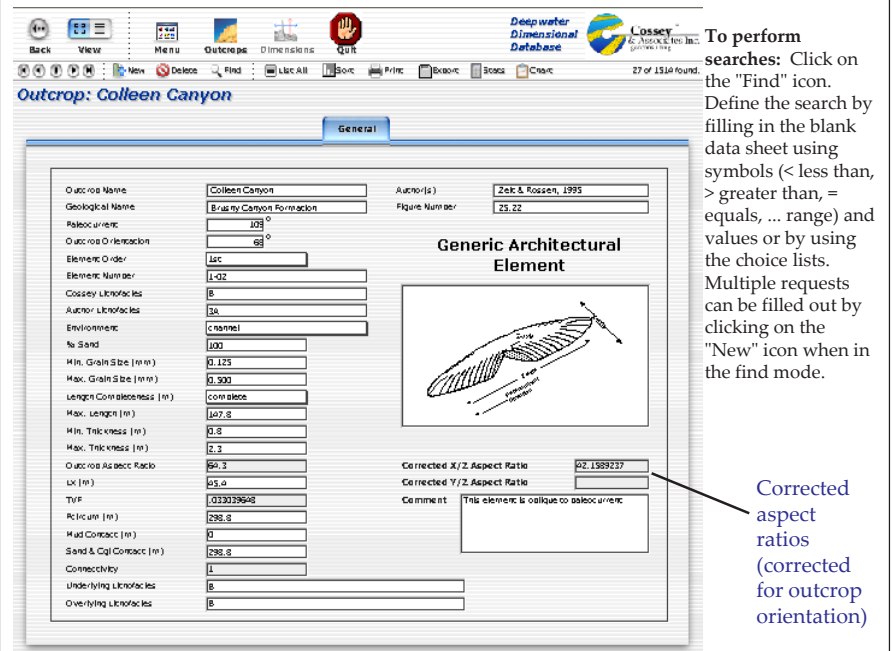

Turbidite Outcrop Database

QUICK REFERENCE GUIDE

Main Menu

To open the databases, double-click on the **GenMenu Solution.exe** file on the CD. At the main menu option the user may choose to **List** (browse) or **Search** the Outcrop or Dimensional Databases.

Database expiration date

Outcrop Database (list view)

Outcrop Database (tab view)

Dimensional Database (list view)

Dimensional Database (tab view)

Questions? Please contact:

Cossey & Associates Inc.
P.O. Box 1510
Durango, CO 81302, USA
phone/fax +1 (970) 385-4800
email: cosseygeo@aol.com
www.cosseygeo.com