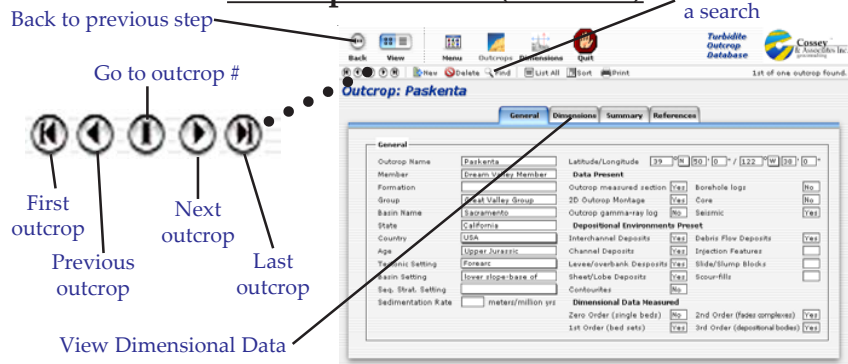

### Main Menu

To open the databases, double-click on the **GenMenu Solution.exe** file on the CD. At the main menu option the user may choose to **List** (browse) or **Search** the Outcrop or Dimensional Databases.

### Dimensional Database (list view)

Click once on dimension name for details of element in tab view