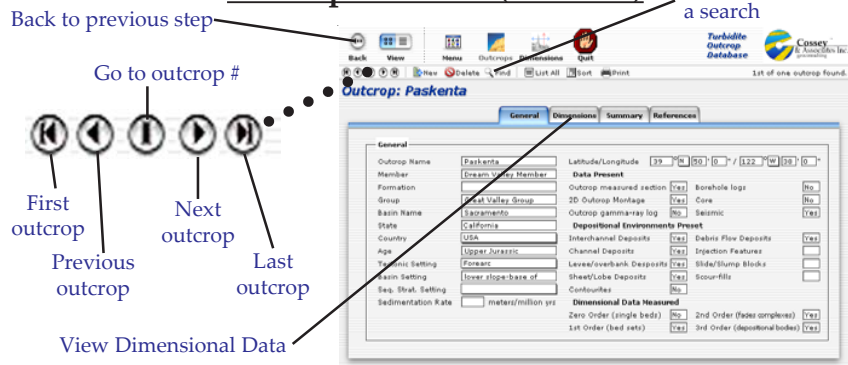

Outcrop Database (tab view)