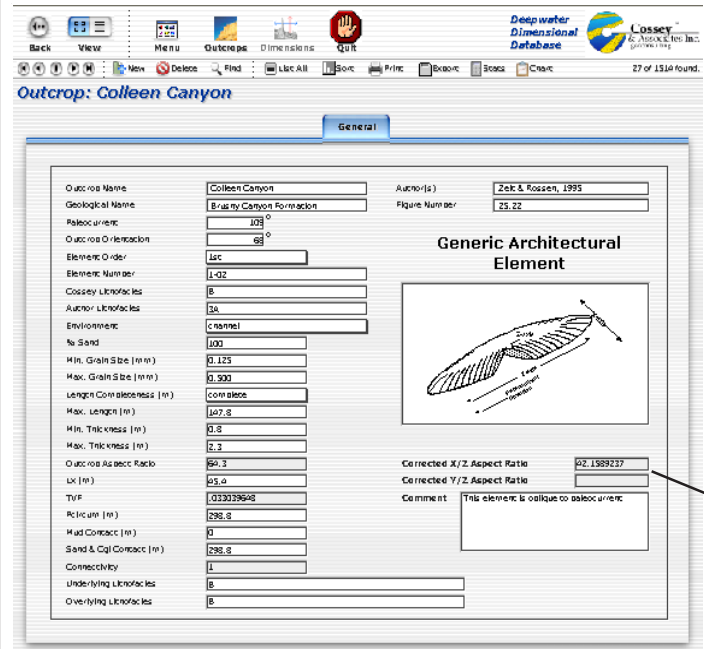

Dimensional Database (tab view)

Questions? Please contact:

Cossey & Associates Inc.
P.O. Box 1510
Durango, CO 81302, USA
phone/fax +1 (970) 385-4800
email: cosseygeo@aol.com
www.cosseygeo.com